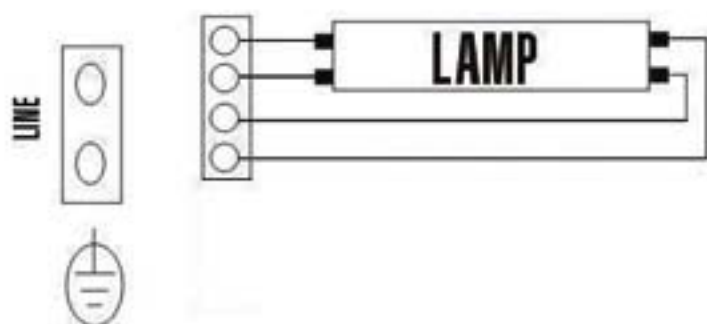

ELECTRONIC DC BALLAST

DC ELECTRONIC BALLAST 12 AND 24 VOLT FOR SOLAR ENERGY AND DC USE

MODEL	FT-DC12181	FT-DC24181	FT-DC12361	FT-DC24361	FT-DC24182
Lamp Type	T8	T8	T8	T8	T8
Lamp Watts	18	18	36	36	18
Lamp Number	1	1	1	1	2
input watts(ANSI)	16	16	32	32	32
Volt DC	12	24	12	24	24
Amper	1.3	0.6	2.6	1.35	1.35
Protection	—	—	—	—	—

※ Specifications are subject to change without notice

Wiring diagrams

Ballast dimensions

Unit:mm